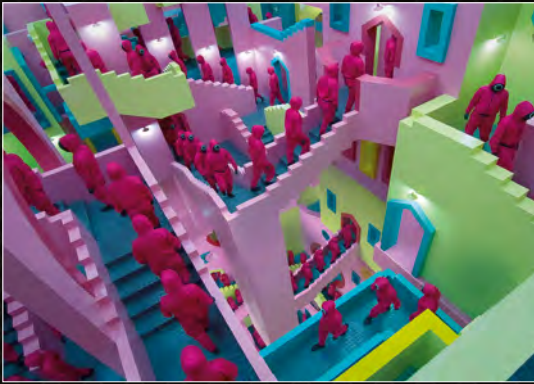

500

Cod. 35130.5
Squid Game

SQUID GAME SQUID GAME tm/© Netflix. Used with permission.

1000 IMPOSSIBLE

Cod. 39695.5
Squid Game

SQUID GAME SQUID GAME tm/© Netflix. Used with permission.

1000

Cod. 39692.4
Squid Game

SQUID GAME SQUID
GAME tm/© Netflix.
Used with permission.

1000

Cod. 39693.1
Squid Game

SQUID GAME SQUID
GAME tm/© Netflix.
Used with permission.