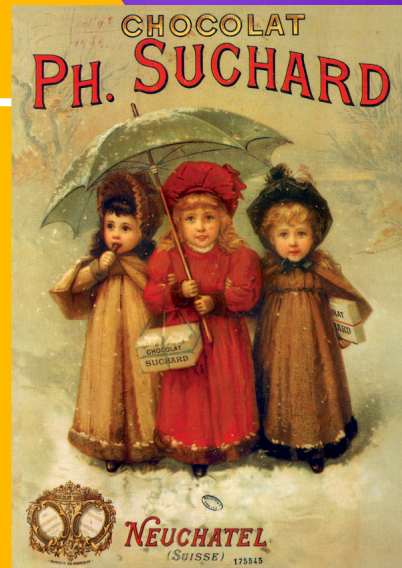

No. 67555-04

Quality
time in
a box.

business.roovi.com