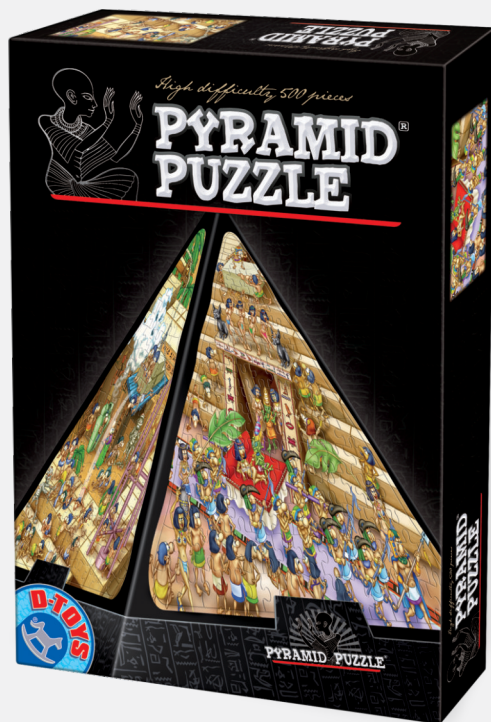

Product Group Code: 65957

PYRAMID PUZZLE 500 Pcs.

PUZZLE SIZE:
28,5 x 22 cm

BOX SIZE:
38,5 x 27 x 5,3 cm

PACKING:
10 Box/Carton

WEIGHT:
6,4 Kg/Carton

PRECOLUMBIAN ART
PYRAMID PUZZLE 504

Product Group Code: 66992

 PUZZLE SIZE:
28,5 x 22 cm

 PACKING:
10 Box/Carton

 BOX SIZE:
38,5 x 27 x 5,3 cm

 WEIGHT:
6,4 Kg/Carton

PYRAMID PUZZLE 504 Pcs.

5 1947502 866992

500

CARTOON PYRAMID PUZZLE

Product Group Code: 65964

PYRAMID PUZZLE 500 Pcs.

519475021865964

PUZZLE SIZE:
28,5 x 22 cm

BOX SIZE:
38,5 x 27 x 5,3 cm

PACKING:
10 Box/Carton

WEIGHT:
6,4 Kg/Carton

**Quality
time in
a box.**