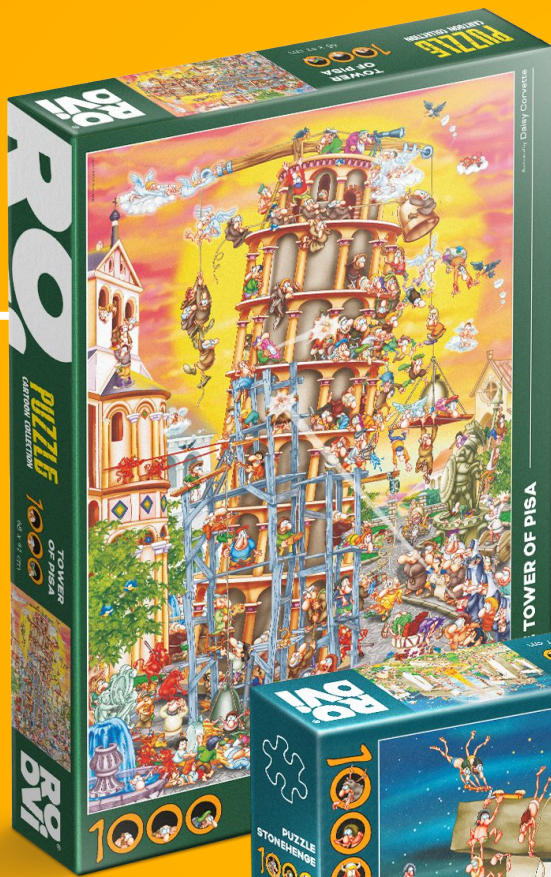

1000

CARTOON COLLECTION
PUZZLE

TOWER OF PISA