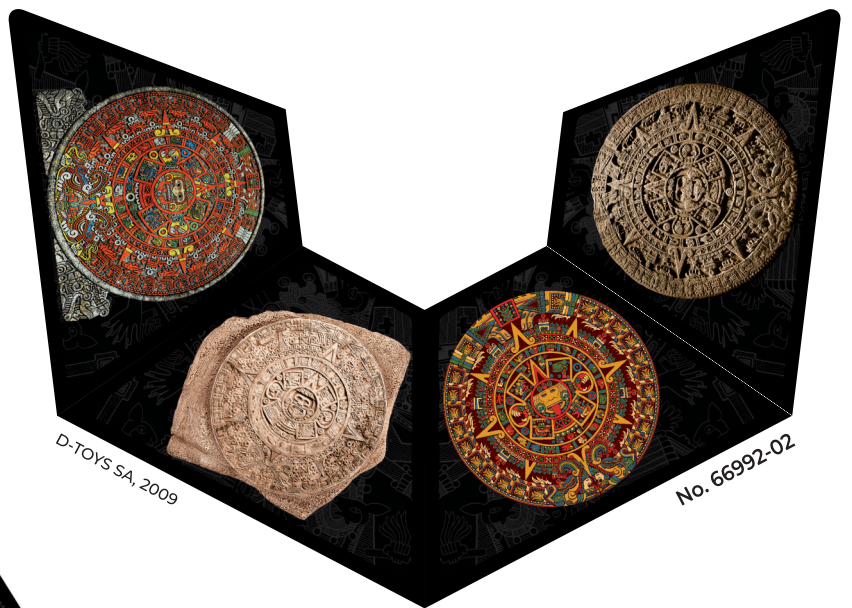

Product Group Code: 65957

PYRAMID PUZZLE 500 Pcs.

PUZZLE SIZE:
28,5 x 22 cm

BOX SIZE:
38,5 x 27 x 5,3 cm

PACKING:
10 Box/Carton

WEIGHT:
6,4 Kg/Carton

PRECOLUMBIAN ART
PYRAMID PUZZLE 504

Product Group Code: 66992